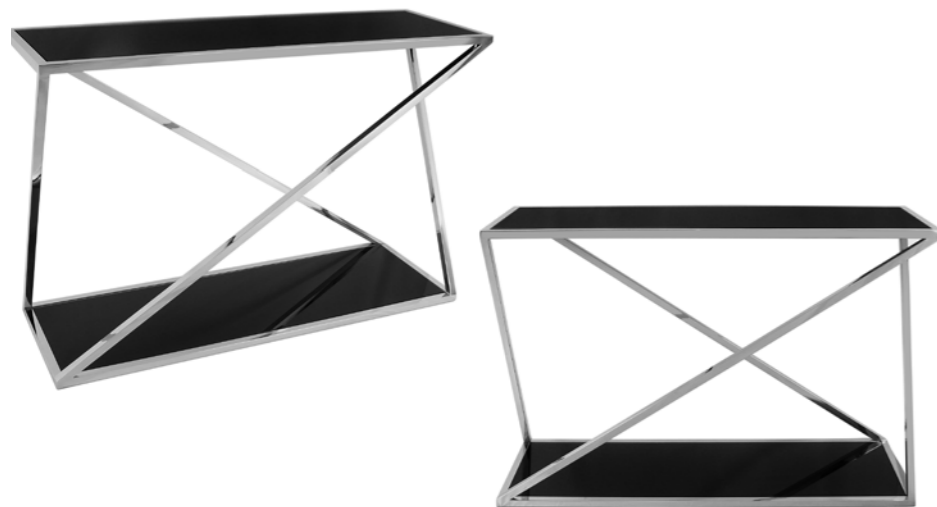

Columnn stainless steel with two square tops in black tempered glass

Dimensions:
H85 x W40 x D40 cm

SDI002A
Minimal - tall

Columnn stainless steel with two square tops in smoky grey tempered glass

Dimensions:
H85 x W40 x D40 cm

SDI001B
Eks - short

Columnn stainless steel with two square tops in black tempered glass

Dimensions:
H60 x W40 x D40 cm

SDI002B
Minimal - short

Columnn stainless steel with two square tops in smoky grey tempered glass

Dimensions:
H60 x W40 x D40 cm

SCO001B
Victoria

Wall console with stainless steel support with rectangular top in clear tempered glass

Dimensions:
H80 x W120 x D40 cm

SCO002A
Eks

Wall console with stainless steel support with 2 rectangular tops in black tempered glass