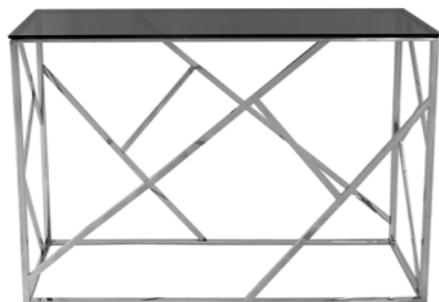

Columnn stainless steel with two square tops in black tempered glass

Dimensions:
H85 x W40 x D40 cm

SDI002A
Minimal - tall

Columnn stainless steel with two square tops in smoky grey tempered glass

Dimensions:
H85 x W40 x D40 cm

SDI001B
Eks - short

Columnn stainless steel with two square tops in black tempered glass

Dimensions:
H60 x W40 x D40 cm

SDI002B
Minimal - short

Columnn stainless steel with two square tops in smoky grey tempered glass

Dimensions:
H60 x W40 x D40 cm

SCO001B
Victoria

Wall console with stainless steel support with rectangular top in clear tempered glass

Dimensions:
H80 x W120 x D40 cm

SCO002A
Eks

Wall console with stainless steel support with 2 rectangular tops in black tempered glass

Dimensions:
H80 x W120 x D40 cm

SCO003A
Tiffany

Wall console with stainless steel support with rectangular top in smoky grey tempered glass

Dimensions:
H80 x W120 x D40 cm

SCO005A
Minimal

Wall console with stainless steel support with 2 rectangular tops in black tempered glass