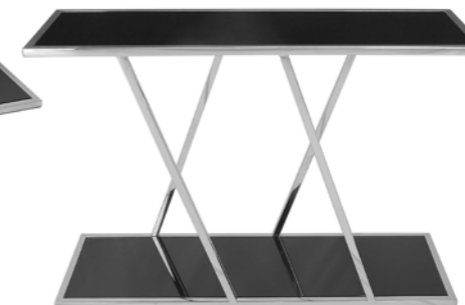

SDI001B
Eks - short

Columnn stainless steel with two square tops in black tempered glass

Dimensions:
H60 x W40 x D40 cm

SDI002B
Minimal - short

Columnn stainless steel with two square tops in smoky grey tempered glass

Dimensions:
H60 x W40 x D40 cm

SCO001B
Victoria

Wall console with stainless steel support with rectangular top in clear tempered glass

Dimensions:
H80 x W120 x D40 cm

SCO002A
Eks

Wall console with stainless steel support with 2 rectangular tops in black tempered glass

Dimensions:
H80 x W120 x D40 cm

SCO003A
Tiffany

Wall console with stainless steel support with rectangular top in smoky grey tempered glass

Dimensions:
H80 x W120 x D40 cm

SCO005A
Minimal

Wall console with stainless steel support with 2 rectangular tops in black tempered glass

Dimensions:
H80 x W120 x D40 cm

SCO004A
Titano

Wall console with stainless steel support with rectangular top in black tempered glass

Dimensions:
H80 x W124 x D44 cm

SCO006A
Double Pyramide

Wall console with stainless steel support with rectangular top in clear tempered glass