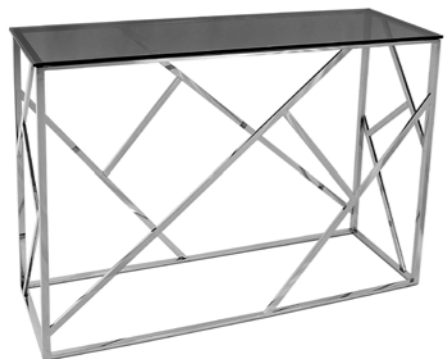

Columnn stainless steel with two square tops in black tempered glass

Dimensions:
H85 x W40 x D40 cm

SDI002A
Minimal - tall

Columnn stainless steel with two square tops in smoky grey tempered glass

Dimensions:
H85 x W40 x D40 cm

SDI001B
Eks - short

Columnn stainless steel with two square tops in black tempered glass

Dimensions:
H60 x W40 x D40 cm

SDI002B
Minimal - short

Columnn stainless steel with two square tops in smoky grey tempered glass

Dimensions:
H60 x W40 x D40 cm

SCO001B
Victoria

Wall console with stainless steel support with rectangular top in clear tempered glass

Dimensions:
H80 x W120 x D40 cm

SCO002A
Eks

Wall console with stainless steel support with 2 rectangular tops in black tempered glass

Dimensions:
H80 x W120 x D40 cm

SCO003A
Tiffany

Wall console with stainless steel support with rectangular top in smoky grey tempered glass

Dimensions:
H80 x W120 x D40 cm

SCO005A
Minimal

Wall console with stainless steel support with 2 rectangular tops in black tempered glass