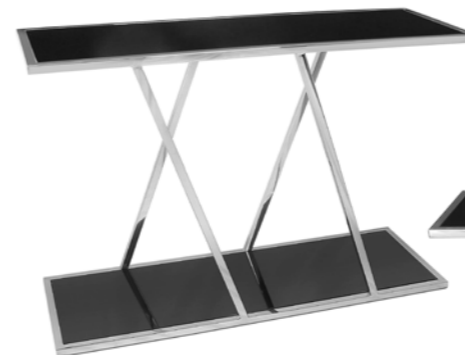

SDI001B
Eks - short

Columnn stainless steel with two square tops in black tempered glass

Dimensions:
H60 x W40 x D40 cm

SDI002B
Minimal - short

Columnn stainless steel with two square tops in smoky grey tempered glass

Dimensions:
H60 x W40 x D40 cm

SCO001B
Victoria

Wall console with stainless steel support with rectangular top in clear tempered glass

Dimensions:
H80 x W120 x D40 cm

SCO002A
Eks

Wall console with stainless steel support with 2 rectangular tops in black tempered glass

Dimensions:
H80 x W120 x D40 cm

SCO003A
Tiffany

Wall console with stainless steel support with rectangular top in smoky grey tempered glass

Dimensions:
H80 x W120 x D40 cm

SCO005A
Minimal

Wall console with stainless steel support with 2 rectangular tops in black tempered glass

Dimensions:
H80 x W120 x D40 cm

SCO004A
Titano

Wall console with stainless steel support with rectangular top in black tempered glass

Dimensions:
H80 x W124 x D44 cm

SCO006A
Double Pyramide

Wall console with stainless steel support with rectangular top in clear tempered glass